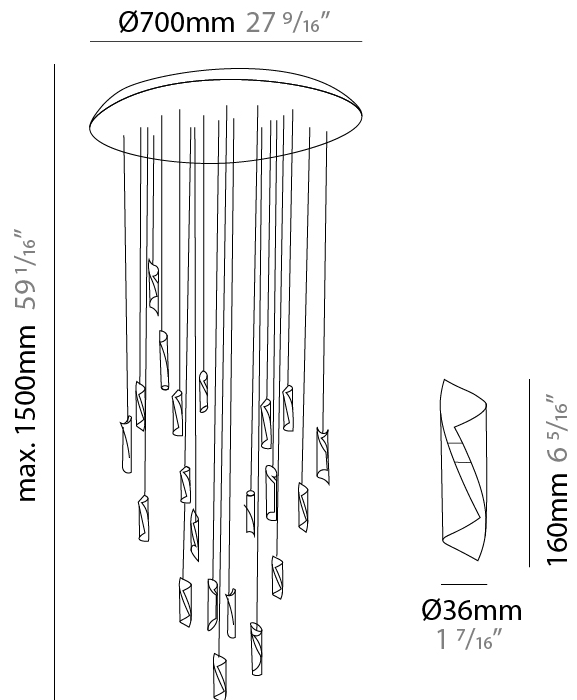

HUE 20 SUSPENSION

D131004- _____
base number

1. To build a product code in our configurator select the specify button on the base model # product page
2. To build a manual product code on this datasheet choose from the options listed below in blue font and add the suffix to the base model #

GENERAL

Series: HUE
Subseries: Hue 20
Brand: Knikerboker
Division: Design
Mounting Type: Suspension
Mounting Location: Ceiling
Subcategory: Ambient

PHYSICAL

Shape: Abstract
Diameter (mm): 700
Diameter (in): 27 ⁹/₁₆"
Height (mm): 160
Height (in): 6 ⁵/₁₆"
Max. Overall Height (mm): 1500
Max. Overall Height (in): 59 ¹/₁₆"
Light Distribution: Direct / Indirect
Fixture Finish: EWH / EBK / MAN / COF / PRD / SLF / GLF / CLF / BRL / EWS / EWG / EWC / EWR / EBS / EBG / EBC / EBC / EBB / MAS / MAD / MAC / MAB / COS / CGO / CCL / CBL / PRS / PRG / PRC / PRB
Fixture Material: Metal
Cable Details: Silicon Coaxial Cable

ELECTRICAL

Lamp Type: LED
Total Output Wattage (W): 30
Dimming: Phase Dimming (120Vac Only)
Driver Included: Yes
Driver Location: Integrated
Driver Type: Constant Current - Universal
Driver Class: Class 2
Input Voltage (V): 120 - 277
Constant Current (MA): 350
Upon Request: Phase dimming @120Vac only / Non-dimming 277Vac

LED

Number of LEDs: 20
Color Temperature (°K): 3000
Max. Delivered Lumen (lm): 3000
CRI: >80 CRI
Lamp Life (hrs): 50000

OPTICAL

RATINGS AND CERTIFICATIONS

Certified By: Certified for North American Standards
IP rating: IP20