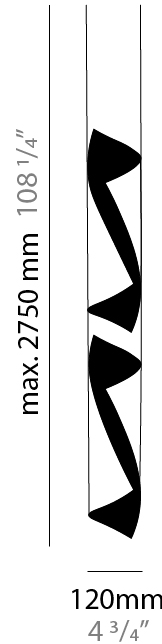

PROJECT	_____
TYPE	_____
SPECIFIER	_____
QUANTITY	_____
DATE	_____

HUE SUSPENSION

D131018- _____
base number

1. To build a product code in our configurator select the specify button on the base model # product page
2. To build a manual product code on this datasheet choose from the options listed below in blue font and add the suffix to the base model #

GENERAL

Series: HUE
Brand: Knikerboker
Division: Design
Mounting Type: Suspension
Mounting Location: Ceiling
Subcategory: Pendant

PHYSICAL

Shape: Abstract
Diameter (mm): 120
Diameter (in): 4 3/4
Height (mm): 1100
Height (in): 43 5/16
Max. Overall Height (mm): 2750
Max. Overall Height (in): 108 3/4
Light Distribution: Direct / Indirect
Fixture Finish: EWH / EBK / MAN / COF / PRD / SLF / GLF / CLF / BRL / EWS / EWG / EWC / EWR / EBS / EBG / EBC / EBC / EBB / MAS / MAD / MAC / MAB / COS / CGO / CCL / CBL / PRS / PRG / PRC / PRB
Fixture Material: Metal
Cable Details: 1 Silicone Cable 2000mm / 78 3/4"

ELECTRICAL

Number of Lamps: 4
Lamp Type: LED Retrofit
Lamp Shape: MR16
Bulb Included: Bulb Not Included
Max. Wattage Per Lamp (W): 6.5
Lamp Base: GU10
Input Voltage (V): 120

LED

OPTICAL

RATINGS AND CERTIFICATIONS

Certified By: Certified for North American Standards
IP rating: IP20